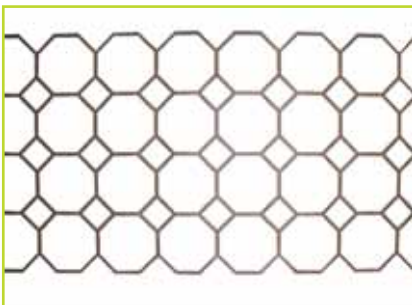

Stencil pattern concrete

flangstone
cod. STENC-009

european fan
cod. STENC-005

herringbone
cod. STENC-006

ashlar slate
cod. STENC-017

cobble stone
cod. STENC-002

carryduff cobble
cod. STENC-026

rustic brick
cod. STENC-025

brick
cod. STENC-022

key stone
cod. STENC-014

mediterranean tile
cod. STENC-024

diamond tile
cod. STENC-027

tile 12''
cod. STENC-028

• rinnova il tuo vecchio pavimento con 6 mm di spessore creando dei disegni e dei colori simili alle pietre naturali.

• renew your old floor with only 6 mm of thickness creating patterns and colors look-a-like natural stones.

• confezione rotolo da 100 mq.

• 100 m² roll.

Stencil pattern concrete

star compass
cod. STENC-018