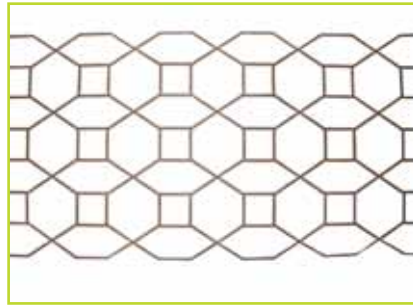

Stencil pattern concrete

flangstone
cod. STENC-009

european fan
cod. STENC-005

herringbone
cod. STENC-006

ashlar slate
cod. STENC-017

cobble stone
cod. STENC-002

carryduff cobble
cod. STENC-026

rustic brick
cod. STENC-025

brick
cod. STENC-022

key stone
cod. STENC-014

mediterranean tile
cod. STENC-024

diamond tile
cod. STENC-027

tile 12''
cod. STENC-028

• rinnova il tuo vecchio pavimento con 6 mm di spessore creando dei disegni e dei colori simili alle pietre naturali.

• renew your old floor with only 6 mm of thickness creating patterns and colors look-a-like natural stones.

• confezione rotolo da 100 mq.

• 100 m² roll.

Stencil pattern concrete

star compass
cod. STENC-018