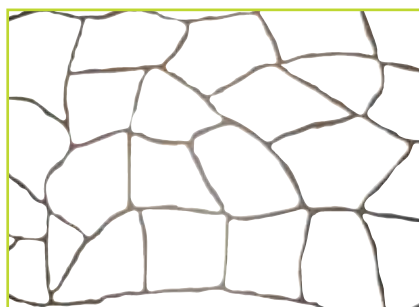

Stencil pattern concrete

flangstone
cod. STENC-009

european fan
cod. STENC-005

herringbone
cod. STENC-006

ashlar slate
cod. STENC-017

cobble stone
cod. STENC-002

carryduff cobble
cod. STENC-026

rustic brick
cod. STENC-025

brick
cod. STENC-022

key stone
cod. STENC-014

mediterranean tile
cod. STENC-024

diamond tile
cod. STENC-027

tile 12''
cod. STENC-028

• rinnova il tuo vecchio pavimento con 6 mm di spessore creando dei disegni e dei colori simili alle pietre naturali.

• renew your old floor with only 6 mm of thickness creating patterns and colors look-a-like natural stones.

• confezione rotolo da 100 mq.

• 100 m² roll.

Stencil pattern concrete

star compass
cod. STENC-018